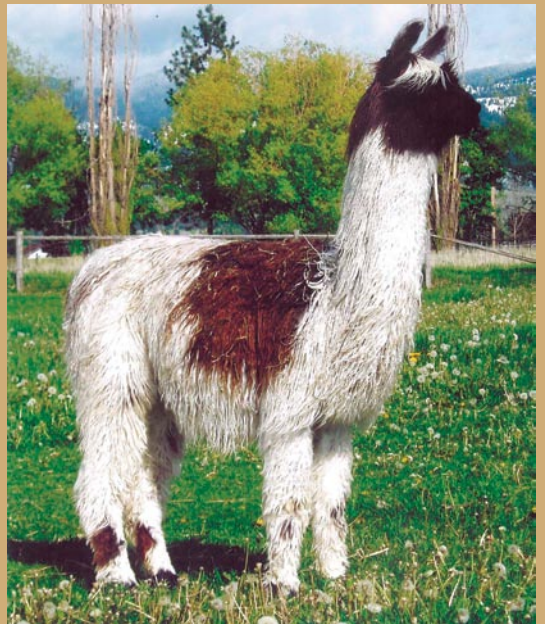

SSMRT Angelina

Female DOB: 8/20/06 ILR #268336

*Consignment of Patricia Sullivan
Star Sapphire Ranch, Corvallis, MT*

Whist #LL-R126756
BAL Quest #LL-R226858
Cueillette #LL-R189063

Senorita Lina #LL-S208922

Angelina is a magnificent super suri paint. She has incredible bone, ears, conformation and an easy to work with disposition. Angelina scored a 177 at her keuring.