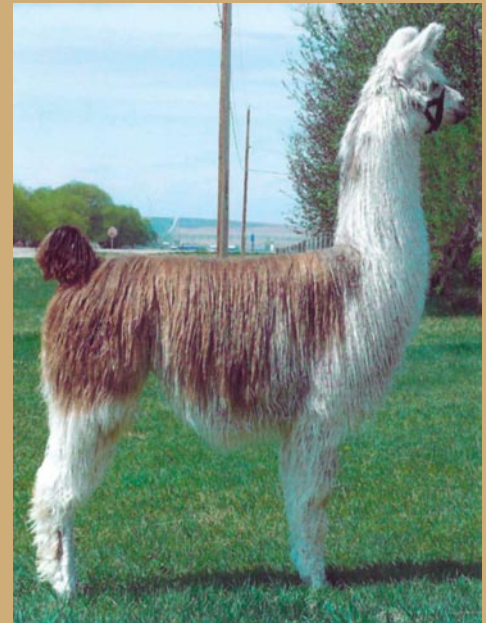

**RAR Richochet #LL-R103584**  
**Suzy Q RTC #LL-R253354**  
**Maggie May RTC #LL-R222173**

Nomi RTC is an exotic female sired by Argentine Fresco. She possesses many superb qualities such as great ears, a short nose, fine silky fiber, and flawless conformation. Nomi is trained and ready to compete in the show ring. Her silky brown fiber has shades of gray blended throughout from head to toe! She is feminine and will greet anyone with kisses. Nomi's assets are backed by five generations of RTC Ranch's most powerful and prominent bloodlines including Argentine Fresco, RAR Richochet and The Boss. Her charming personality and extreme heavy fiber will catch your eye and melt your heart. This is a great opportunity to own a strong half Argentine with great conformation, awesome disposition, and good looks. Nomi is a total package and sells with RTC's Ranch Guarantee.

**Confucius #LL-R144314**  
**Chilean Okidoki #LL-R240287**  
**Ohkay 554 #LL-R167228**

Chilean Okiddo is dynamite. When he was born we knew he was special. He has 2 halter Championships and 2 Reserve Grand Champions. Are you ready for a halter Champion herd sire?

Hillary's Strawberry Hill #LL-R185791  
WCR Chile Chillary (CAN) #LL-R248539  
Chile-Chile Bang-Bang #LL-R187354

Cristal is a beautiful two tone suri female. She has nice ears and good bone. She has a great pedigree with White Heat and Kantu you really can't go wrong. She is a front pasture girl. The boys will just love her.