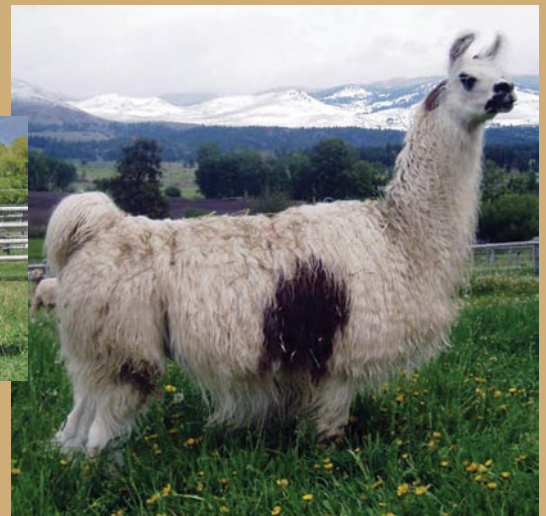

Taini is our first daughter out of Taebo, who came from the Co-Rect Llamas famous E-Line. Her dam side includes National Champion Amigo De Peru. She started her show career with a Grand and Reserve championship. If you like a big, long necked correct female with a powerful pedigree then take a look at Overman Taini. Contact us at [overmanllamas@huges.net](mailto:overmanllamas@huges.net) or 765-583-0411.

## FD Chilean Domina

3 in 1 Female DOB: 9/22/02 ILR #247496

**Service Sire: Jamali Date Bred: 7/07/07**

*Consignment of Ken West  
Wild West Llamas, Corvallis, MT*

Chilean Max #LL-R97906  
Maximilian De Temuco #LL-R170241  
Antara X239 #LL-S138106

Mr. Chile #LL-R92366  
Domonique #LL-R110981  
Doma #LL-R75465

Domina is a full Chilean female that will have a full Chilean cria on side at sale time, by the Great "Chileno Siricache," so whether she has a male or female it will be a total outcross. Domina will be bred back to Jamali.