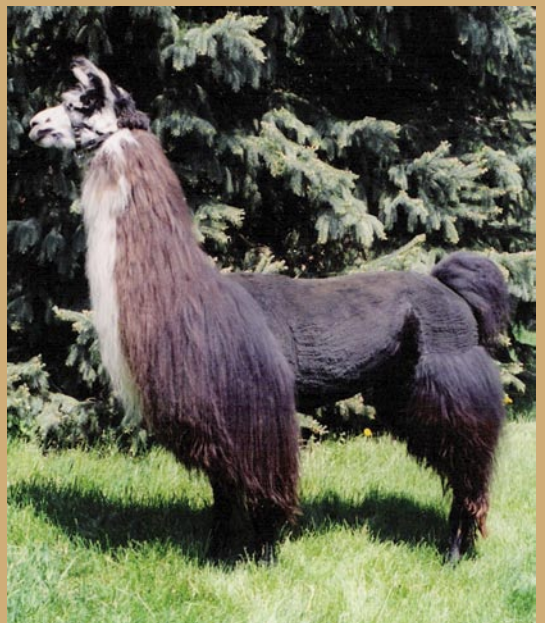

**Tomollas Jafar #LL-R116437**  
**JJ-HH'S Simply Awesome #LL-R210230**  
**TL Simply Irresistible #LL-R70589**

Miaji is as pretty as the pictures she is named after, a beautiful female with a quite presence about her. Miaji is eye catching with her painted face. Her fiber is soft and silky. She has inherited her sire's gentle and quiet personality. Miaji was shown as a juvenile and yearling and was retired after being bred. Her genetics and her service sire's genetics are bound to produce a terrific cria. Call for further details 608-687-8509 or email to [gpijensen@riverland.org](mailto:gpijensen@riverland.org).