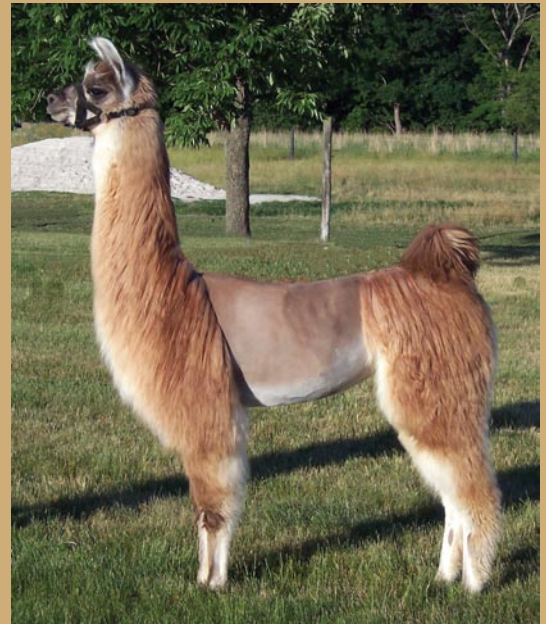

**RAR Richochet #LL-R103584**  
**Suzy Q RTC #LL-R253354**  
**Maggie May RTC #LL-R222173**

Nomi RTC is an exotic female sired by Argentine Fresco. She possesses many superb qualities such as great ears, a short nose, fine silky fiber, and flawless conformation. Nomi is trained and ready to compete in the show ring. Her silky brown fiber has shades of gray blended throughout from head to toe! She is feminine and will greet anyone with kisses. Nomi's assets are backed by five generations of RTC Ranch's most powerful and prominent bloodlines including Argentine Fresco, RAR Richochet and The Boss. Her charming personality and extreme heavy fiber will catch your eye and melt your heart. This is a great opportunity to own a strong half Argentine with great conformation, awesome disposition, and good looks. Nomi is a total package and sells with RTC's Ranch Guarantee.

Hillary's Strawberry Hill #LL-R185791  
WCR Chile Chillary (CAN) #LL-R248539  
Chile-Chile Bang-Bang #LL-R187354

Cristal is a beautiful two tone suri female. She has nice ears and good bone. She has a great pedigree with White Heat and Kantu you really can't go wrong. She is a front pasture girl. The boys will just love her.

## Overman Taini

Female DOB: 9/04/06 ILR #267766

*Consignment of Doug and Kamala Overman  
Overman Llamas, Otterbein, IN*

Tuna Catcher #LL-R158539  
Taebo #LL-R232934  
Eskari #LL-R187962

Amigo De Peru #LL-R125866  
Riley-Mystical Moonglo #LL-R214373  
Riley-Misti Blue #LL-R157768

Taini is our first daughter out of Taebo, who came from the Co-Rect Llamas famous E-Line. Her dam side includes National Champion Amigo De Peru. She started her show career with a Grand and Reserve championship. If you like a big, long necked correct female with a powerful pedigree then take a look at Overman Taini. Contact us at [overmanllamas@huges.net](mailto:overmanllamas@huges.net) or 765-583-0411.