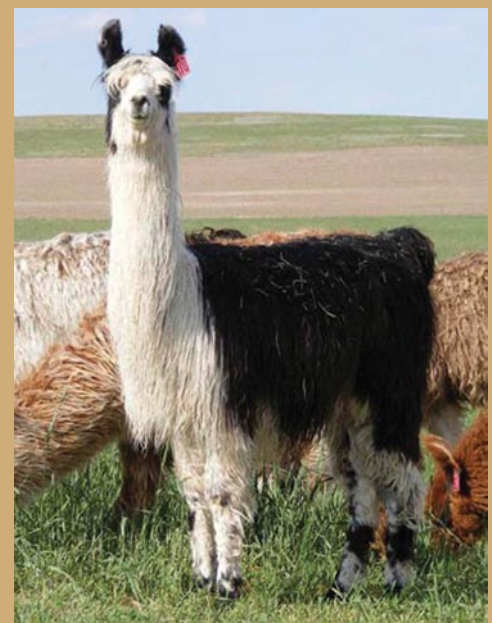

MGF Moments To Remember

Female DOB: 7/19/06 ILR #270003

*Consignment of Jerry and Barb McRoberts
McRoberts Game Farm, Gurley, Nebraska*

Chilean San Juan #LL-S245719

**RAR Richochet #LL-R103584
MGF Precious Moment #LL-R203560
MGF Keepsake #LL-R60861**

This striking black and white suri female with beautiful dripping fiber from head to toes is simply stunning. She has an air about her that you will find hard to forget... Moments To Remember! Check out our website for family photos... www.mcrobertsgamefarm.com