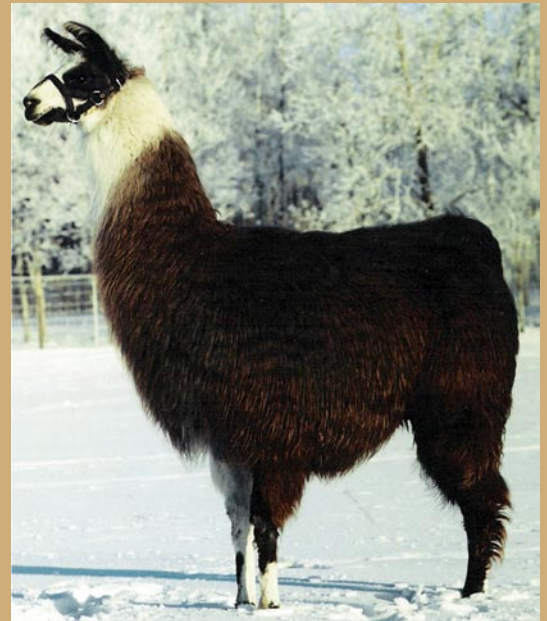

White Star's Tiami

Bred Female DOB: 6/17/00 ILR #226590

Service Sire: Pepper Moon Date Bred: 5/10/07

*Consignment of Tom and Barb Parsons
Animal Acres Llamas, Dousman, WI*

**Peruvian El Gris B1028 #LL-I106481
Hard Rock's Coat Of Many Colors #LL-R183048
Leonor's Laliqe #LL-R131411**

**Senor Rambo #LL-R75191
White Star's Cassidy #LL-R172842
Karma Princess Te Kanawa #LL-R115267**

Big is Beautiful! Tiami comes from the great breeding program of Fred and Sharon Isayew. Cassidy, her dam, is one of White Star's top producing females. Tiami is double registered with an ILR and Canadian registration. She's a large, colorful girl going back to the multi champion sire Peruvian El Gris on her sire's side. She's a wonderful mom with plenty of milk. She is bred to our Futurity winning suri sire Pepper Moon for a spring '08 cria.