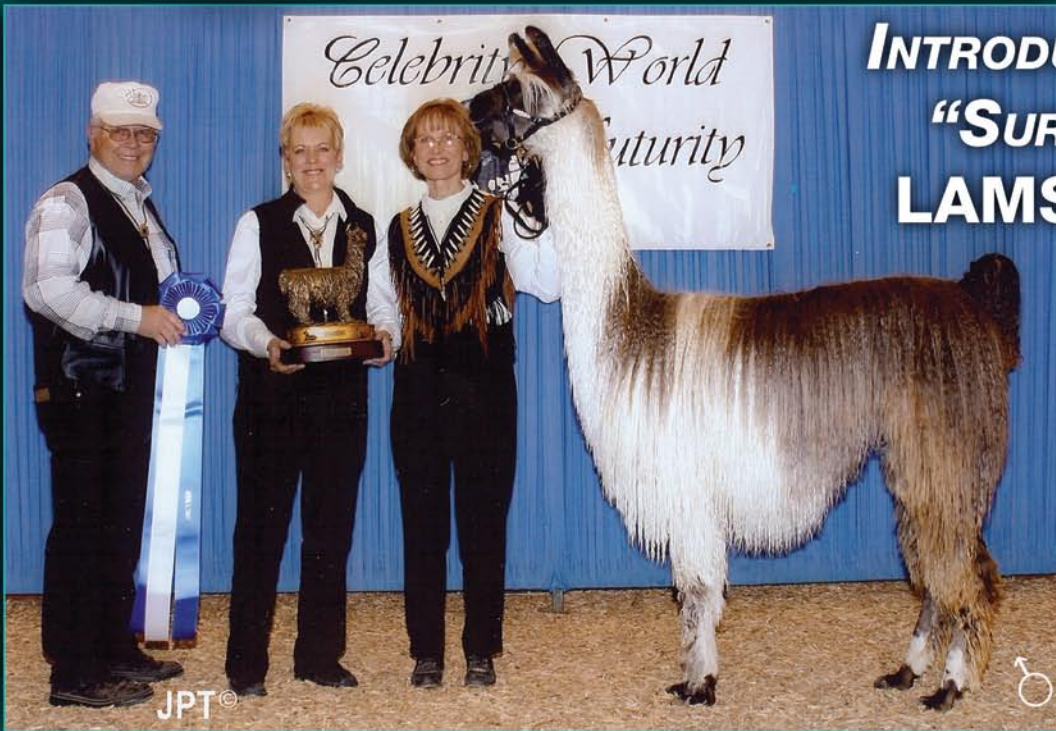

WILKINS LIVESTOCK RANCH

INTRODUCING OUR NEW "SURI" HERDSIRE, LAMS NUTCRACKER

SIRE: GC'S CHOCK FULL O' NUTS
DAM: LAMS CHAR MING

Co-Owned with
Barb & John Reinecke

*We are standing him
to only 10 outside
breedings, and only a
few are left. Then his
book will be closed.*

*Show Quality Llamas, Junior Herdsires, and Bred Females
for sale at all times. Just call for our listings!*

WLK MYSTERY GIRL

DOB: 12/16/06

SIRE: NO COMPROMISE • DAM: GNLC SWINGTIME

Mike & Janet Wilkins
janet@wilkinslivestock.com

Bolivian Taylor Made has moved to Washington!!

We're so pleased to announce that Taylor has joined our herd.

This outstanding male has sired futurity class winners as well as the 2006 National Grand Champion Suri Female. See our website for more information.