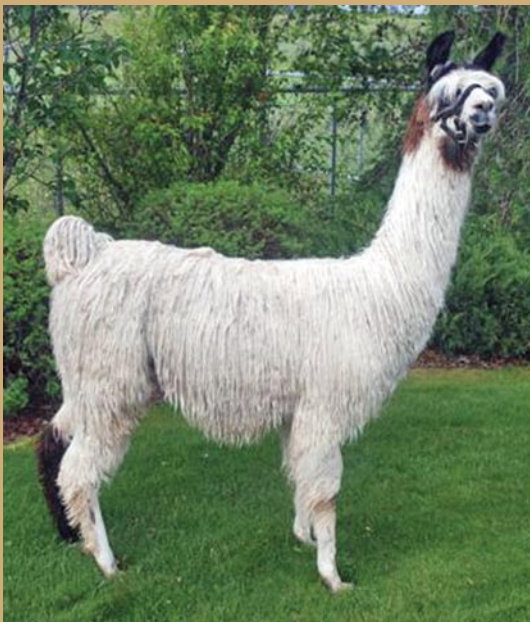

Silver Bells is an outstanding female. Her fiber is lustrous silky silver. Her soothing presence in the pasture brings a smile to your face. Silver Bells has a wonderful sweet gentle personality and has excellent conformation. DDL Mr. Sweets, her sire, is a Champion many times over. Her dam, Donya, is a beautiful dark gray female. Silver Bells placed 6th in a very large class at the Celebrity Futurity this spring. She was also one of the youngest in the class! She was placed in the top 10 by all four judges in the Grand Slam the same weekend. Silver Bells is bound for glory!