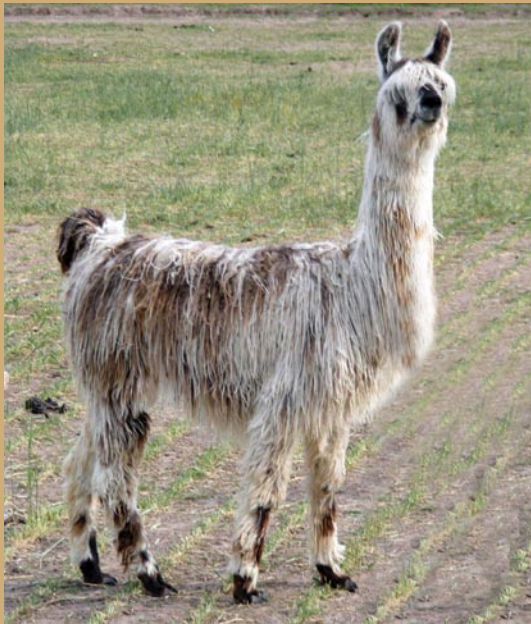

Afghan

Handmade and Donated by Pam Jensen

This hand knit llama fiber lap robe/afghan was made by Pam Jensen, Hid-N Hills Llamas, with fiber from her herd. It is approximately 6 feet long by 4 feet wide. All natural color. This will keep the new owner very warm and cozy on a cold winter night and is a fine example of the beauty of hand knits made from llama fiber.

Original Watercolor Painting

Watercolor by Debra McDougall

Your Choice

Debra McDougall is an accomplished, nationally recognized watercolor artist. Her paintings hang in private collections, homes, farms and ranches around the country. In support of the mission of The LFA, Debra is donating a 16" x 20" matted, original watercolor painting of your choice. Pick your favorite, prizewinning llama, pet, floral, etc. Get your hand in the air and be rewarded with a fine work of art. For more information contact Debra at 804. 883-6226 or view her paintings at www.westerhamfarm.com

Silverspirit #LL-R93559
Chatka #LL-R207063
Cha Cha PL #LL-R46929

Chilean Cachina is a sweet girl that has a proven track record in the show ring. She has 64 ALSA halter points including one Grand and three Reserves. Her parents had one hit after another.

This is one of the most outrageous females we've ever raised! Tiarra is splashy... with her colorful suri fiber... fantastic head and leg coverage... and regal presence. If the crown fits... wear it! Tiarra. Check our website for family photos... www.mcrobertsgamefarm.com