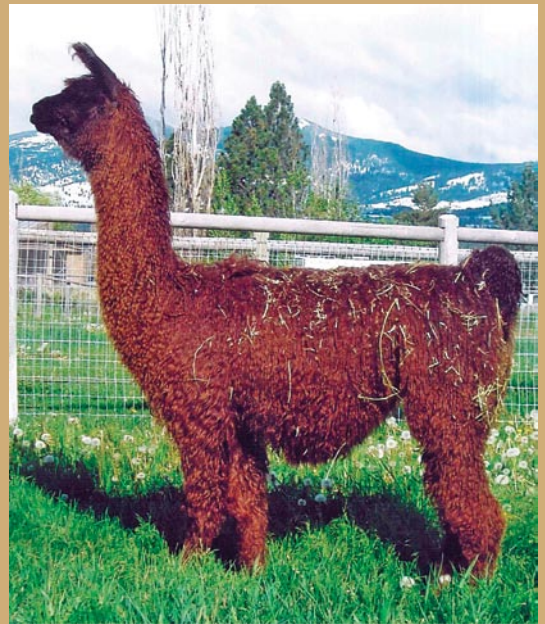

Cacique is a rare treasure. Style, Poise, and Personality; all wrapped up in this beautiful package. There was nothing left to chance; her genetics speak for themselves. Papa's Catalyst is a top son of Papa Noel. Her dam, Silver Moon Cache is a daughter of the great Epitome. Let Cacique be the next beauty in your pasture. For more information visit our website: www.BlueHillsRanch.com or Telephone us at 715-234-7400.

Pollyanna is the spitting image of her illustrious sire, Silver Moon Jamali. She has stretch, fantastic ears and top line with an easy to handle disposition. Pollyanna scored a 187 at her keuring and definitely turned the heads of the judges.