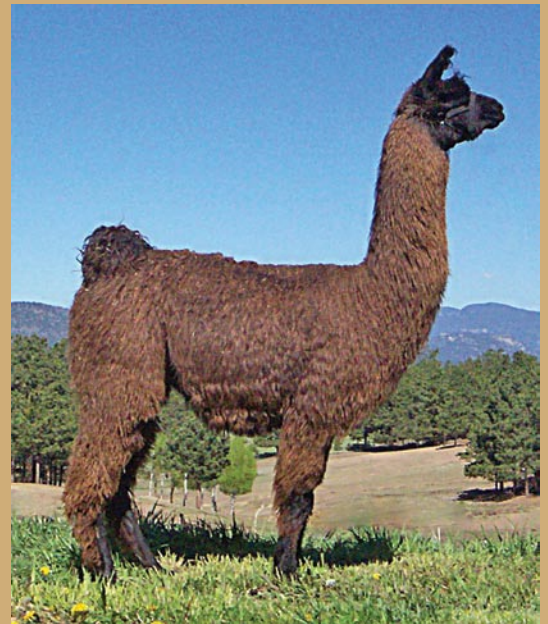

Sharp's Sangreana

Female DOB: 4/19/06 ILR #266184

*Consignment of Carol Ann Tallmon
CarolLlama Farms, Florissant, CO*

Kantu P5 #LL-S177344
Sangre De Peru #LL-R215522
P496 Esperanza 81 #LL-S163746

LW Gucci #LL-R98825
LW Capriana #LL-R146658
Chocolate Delight #LL-R98802

Suri, conformationally correct, beautiful and kissee, kissee. What more can I say?

Integrity's Moonstruck

Female DOB: 4/05/06 ILR #268220

*Consignment of Boyd and Patricia Bell
Integrity Llama Farm, Enderby, BC*