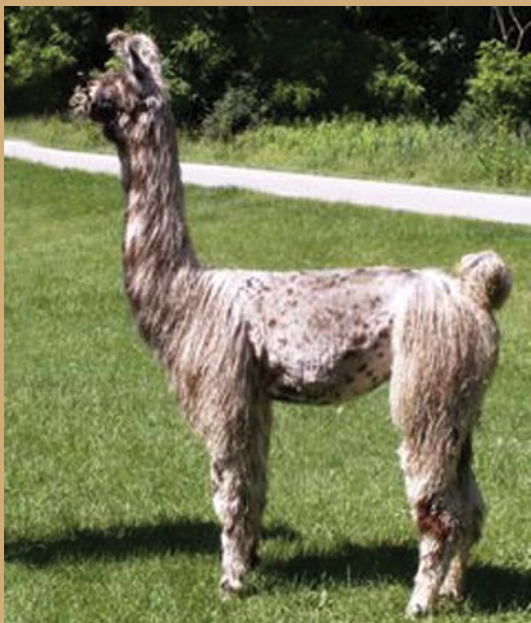

Afghan

Handmade and Donated by Pam Jensen

This hand knit llama fiber lap robe/afghan was made by Pam Jensen, Hid-N Hills Llamas, with fiber from her herd. It is approximately 6 feet long by 4 feet wide. All natural color. This will keep the new owner very warm and cozy on a cold winter night and is a fine example of the beauty of hand knits made from llama fiber.

Silverspirit #LL-R93559
Chatka #LL-R207063
Cha Cha PL #LL-R46929

Chilean Cachina is a sweet girl that has a proven track record in the show ring. She has 64 ALSA halter points including one Grand and three Reserves. Her parents had one hit after another.

MGF Tiarra

Female DOB: 8/29/06 ILR #270005

*Consignment of Jerry and Barb McRoberts
McRoberts Game Farm, Gurley, NE*

Chilean San Juan #LL-S245719

RAR Richochet #LL-R103584
MGF Tiarella #LL-R203537
MGF Mirabelle #LL-R168965

This is one of the most outrageous females we've ever raised! Tiarra is splashy... with her colorful suri fiber... fantastic head and leg coverage... and regal presence. If the crown fits... wear it! Tiarra. Check our website for family photos... www.mcrobertsgamefarm.com