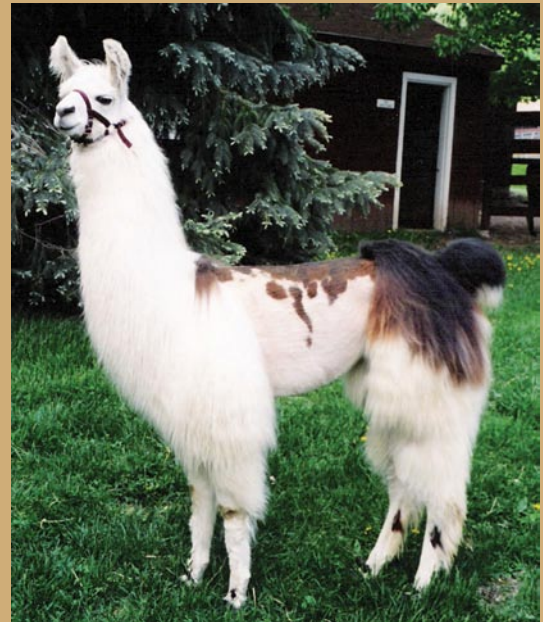

JJ-HH'S Trillium

Female DOB: 4/06/06 ILR #267472

*Consignment of Gordon and Pam Jensen
Hid-N-Hills Ranch, Cochrane, WI*

**Peruvian Keno PC-1 #LL-S190453
WSL New Phaze #LL-R226604
Perfection's Star Dust #LL-R105570**

**White Heat #LL-R62061
Twin Lakes In Heat #LL-R143300
Twin Lakes Little Norma Jean #LL-R113323**

A Trillium is a very special wild flower that is protected in our area. Our Trillium is also a very special flower, ready for the picking. If you are looking for a genetic line that can put your program over the top – this is it. Trillium's sire is New Phaze, a Peruvian Keno son, and her dam is Twin Lakes In Heat – a White Heat Daughter. Both her dam and sire have fantastic genetics on their own. Combine them, and you have a package that cannot be beat. This lady brings style, presence, color and solid breeding to any herd. Be sure to look this one over and make a place in your trailer for her. You will not be disappointed. Call (608) 687-8509 for details or email gpiensen@riverland.org.