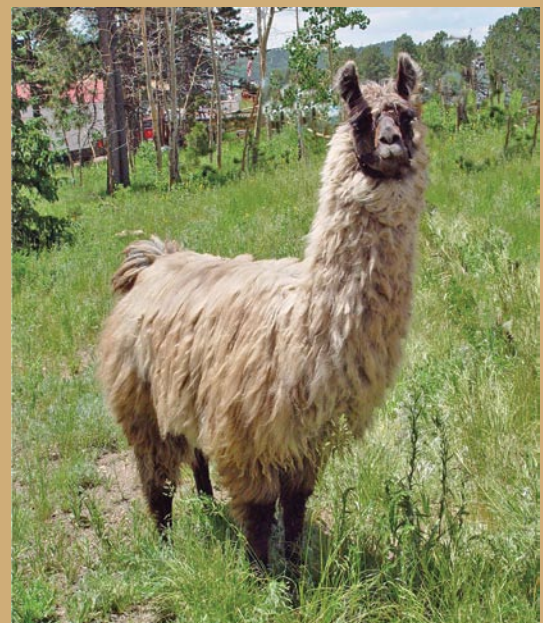

**Peruvian Destillo B1025 #LL-I106478
Peruvian Nobody's Fool #LL-R203427
SRF Peruvian Bella #LL-R160883**

Foolish Fancy is truly a "fancy pants." She is feminine and as sweet as can be. She has beautiful light gray/brown wool that is silky and lustrous. She is 100% Peruvian with tons of silver in her background. She is bred to our suri male FFF Punta Negro, who has produced many fine suri babies to date.