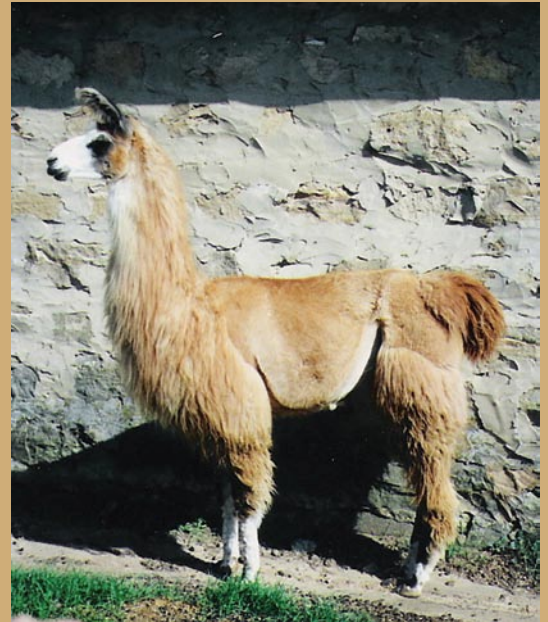

Indian Peaks Arabesque #LL-R64038

Top Flight #LL-R75732

Senora Isabel Of Tunitas #LL-R74460

Senora Amalia #LL-R70985

One of my favorite girls here! When you see her you'll know why. Huge bone, great coverage, and sweet personality. Tunesia is from one of my all time favorite farms. They really knew what they were doing! Her first daughter Artemisia, owned by Victoria Miller, has made two \$40,000 offspring. One female sold to Bob and Toni Skousen, the male sold recently at the SLA conference to Dan and Marilyn Milton. I dug deep in by best animals to bring you Tunesia. She is bred to Totally Nuts. An appy suri. Hope you like her as much as I do.

Crystal PL #LL-R47067

Silver Phantom #LL-R56052

GL Symphony #LL-R89330

Ayris Mariah #LL-R61853

Missy is guaranteed to add size and stretch to your herd. She is the tallest female on our farm, and consistently passes on her well-balanced frame to her offspring. She is being offered bred to SRLL Felix, last year's LFA Futurity Class 3 Champion. Felix is a striking white son of the 2003 ALSA National Grand Champion Heavy Wool Male, E.L. Red Alert. For more information on Missy and Felix, please visit our website at www.srllamas.com, or call us at (608) 666-3600.