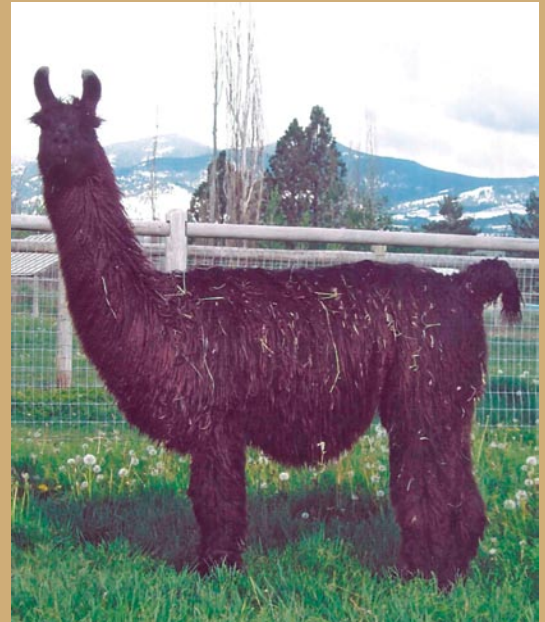

**STL Ikon #LL-R239517
S.F. Maggiemae (CAN) #LL-R238542
Yukon Northern Sequence #LL-R107050**

Chocolate Chip Surprise is a beautiful dilute appy colored suri female. She has a nice stretchy neck with good ears. She is a front pasture girl. Both her parents have done well in the show ring. Her dam has lots of milk and no problems birthing. Her dam is 47" at the withers. Take her home and breed her to the stud of your choice.

Wild West Blackberry Wine

Female DOB: 6/20/06 ILR #266980

*Consignment of Ken West
Wild West Llamas, Corvallis, MT*

**Kantu P5 #LL-S177344
Peruvian Patronis #LL-R215548
MGF Moonlight Serenade #LL-R168961**

**Chile Bear #LL-R85538
Otto's Catchi Bear #LL-R132346
River Pines Catima #LL-R70046**

Black Berry Wine is a beautiful Black Suri Female by the Great Peruvian Patronis who's pedigree goes back to "Range Rover" and "Macho's Ace" and then on the Dam side to "Top Flight" and "GNLC Cat Man" She will grow up to be a huge female like her parents Partonis #403 and Catchi Bear #363. A very friendly addition to your suri program.

San Remo is the first suri San Juan male we have sold at auction. This stylish tri-colored suri has great luster... presence... and carriage. From the moment he hit the ground... we knew he was outstanding. Check out our website for family photos www.mcrobertsgamefarm.com