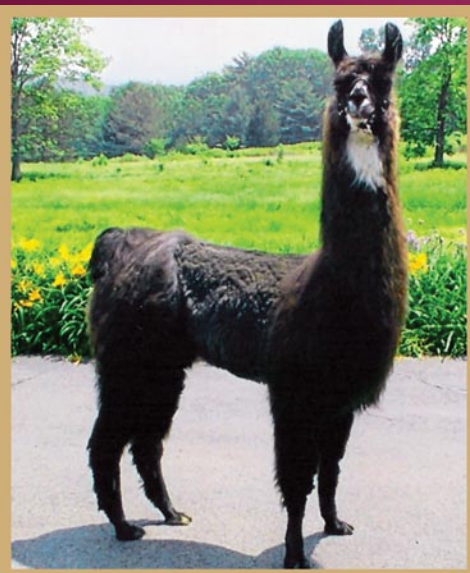

Lot
66

Consignment of Bob & Toni Skousen
Goose Valley Llamas, Payson, AZ

M.R.S. Lillyanna

Bred Female DOB: 07/04/03 ILR# 255867
Service Sire: MRS Carbon 14 Date Bred: 03/22/06

Bolivian Radical #LL-S226899
HCLA Bolivian Easy Money #LL-R220885
Bolivian Rene #LL-S220884

Unknown
HCLA Bolivian Anastasia #LL-S228600
Unknown

Here is a stunning bred full Bolivian who definitely has the "wow factor!" M.R.S. Miss Lillyanna is one of the first year crias of the legendary Easy Money, and she carries the stretch, conformation, and the extreme suri fleece that makes all of the Easy Money siblings champions. At the 2005 LFA her sister, Cotton Candy, was high selling female and at the 2006 Celebrity her brother, Painted Smile, was high selling male. In April Miss Lillyanna won first place in Hartman's Futurity as Grand Champion Suri female. To top it off she is bred to M.R.S. Carbon 14, a beautiful silver Bolivian stud from Medicine River Farm for a February delivery. For more information call 602-319-1947.

Consignment of Richard L. Snyder
Snyder Quality Llamas, Milford, PA

Lot
67

SQL Wendy

Female DOB: 05/03/05 ILR# 264558

Liberator #LL-R70256
Fivestarr #LL-R124482
Hula Star #LL-R70283

Besakih #LL-R130226
SQL Magenta #LL-R230701
SQL Nightstarr #LL-R194705

Besakih and Fivestarr daughters were Grand and Reserve Grand MW Champions at the 2005 Grand Nationals. Benefit from this outstanding show ring legacy by adding SQL Wendy, a Fivestarr daughter out of a Besakih daughter, to your breeding program. Her regal carriage and fine, high luster fiber reflect her exceptional genetic heritage.

Consignment of Carol Ann Tallman
CarolLlama Farms, Weatherford, TX

Lot
68

CTF La Goldandrina

Bred Female DOB: 01/15/00 ILR# 222200
Service Sire: TBA Date Bred: TBA