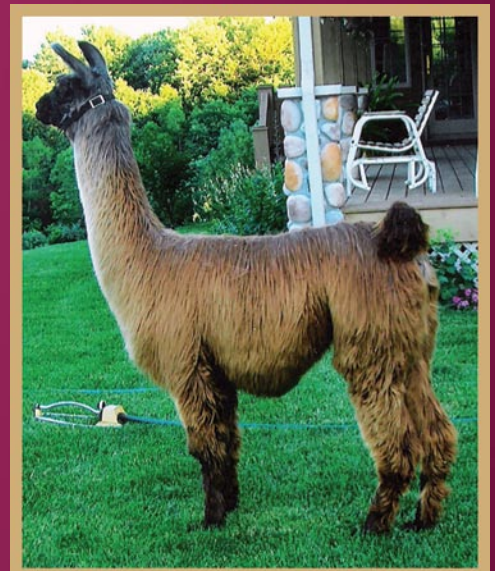

Klein Himmels' Sorrelle

Female DOB: 11/21/05 ILR# 264241

Kantu P5 #LL-S177344
GC's Chock Full 'O Nuts #LL-R227682
Hannah's Banana Nut Bread #LL-R165875

Macho Blanco of Tunitas #LL-R65189
FFF Bok-A-Rah #LL-R175346
Provocative #LL-R142041

This beautiful brown suri female not only has great fiber but excellent conformation & personality as well. Her bloodlines go back to Macho Comacho – Senor Ro-Jo on her dam. Her sire is GC's Chock Full 'O Nuts, our 2004 National Grand Champion suri male. She comes with a breeding to any of our males and our ranch fertility guarantee.