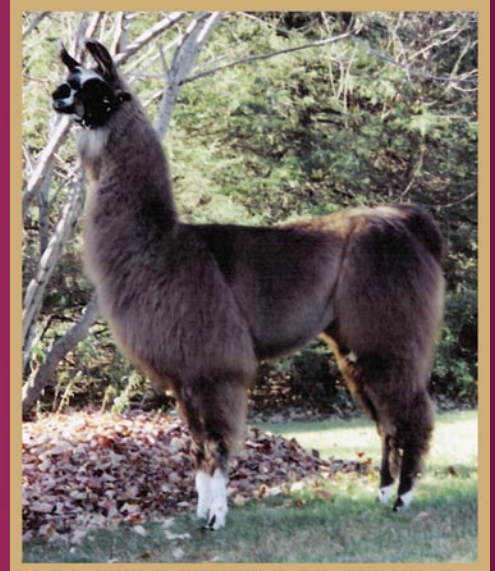

Consignment of Fran Soukup
Sugar River Llamas, Lyndon Station, WI

Lot
70

SRLL Jezebel

Bred Female DOB: 06/29/02 ILR# 240678
Service Sire: LW Pioneer Date Bred: May 2006

Vintage SR Cuervo Gold #LL-R94033
SWL Nordstrom #LL-R148052
Senorita Nadia #LL-R113065

Lord Fountleroy of M & M #LL-R65166
Missy Fountleroy #LL-R178105
GL Symphony #LL-R89330

Sired by ALSA Get-of-Sire Champion SWL Nordstrom, and out of the largest female on our farm, SRLL Jezebel is certain to be a fine addition to your breeding program. She sells bred to LW Pioneer, sire of champions at Celebrity World Futurity, LFA Futurity, and the ALSA Grand Nationals. Jezebel's last cria by Pioneer has beautiful, silky, steel gray fiber. An unbeatable combination! For more information, please contact us: 608-666-3600, www.srllamas.com or fran@srllamas.com.