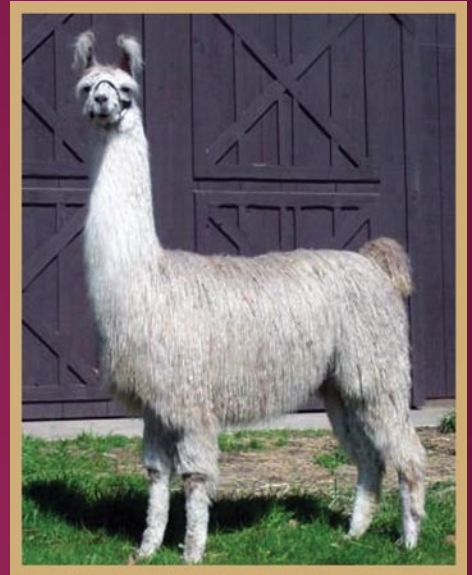

Consignment of Gary & Janet Brant
Star Llama Company, Dundee, MI

Lot
69

Star Perfect Symetry

Female DOB: 06/16/05 ILR# 260965

Kantu P5 #LL-S177344
Star Adonis #LL-R236291
Abstraction #LL-R210398

RAR Richochet #LL-R103584
MGF Plaza Suite #LL-R168945
Astoria #LL-R46678

It all blends together. Add all the parts to make the perfect llama. The recipe must include a strong genetic base, then the wish list of color, size, structure, ears, good personality and but of course suri fiber. Her dilute appy color on a strong frame is a trademark from her dam. The sire Adonis is producing outstanding quality multi-colored suris like Star Bomb Shell Lot 49 in this sale. Symetry is also the maternal sister to Star Power Seeker, a multiple Grand Champion as well as a previous LFA Suri Futurity winner. Star Perfect Symetry fills the wish list. For additional information visit www.starllama.com.