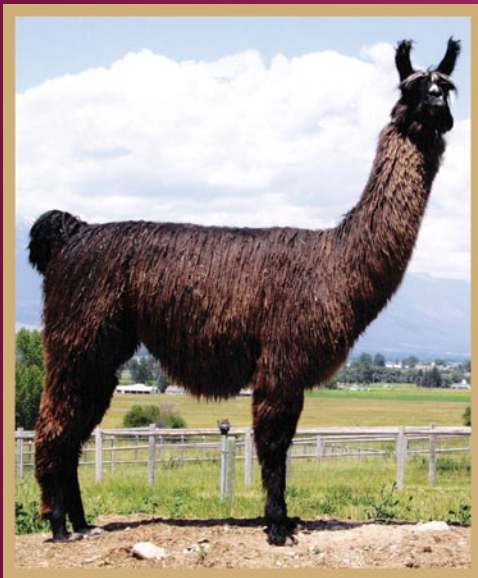

This is truly a once in a lifetime chance to own Little Linda, Crazy Mountain Man and White Heat's genetics in one llama, one wonderful llama. Her balance and conformation as well as her fine-hand fiber are exactly what judge's look for in the ring and what we look for in our breeding program. "Cee Cee's" beautifully tasseled ears are perfect and everyone who's met her agrees that this is the kind of face that inspires people to want to be "kissed by a llama." Cee Cee's mother, Luscious Linda, is a prodigious milker whose babies all gained weight quickly and were healthy and vigorous. This great young female, gifted by the touch of many famous Lindas, will make a truly grand dam. She couldn't have any better genes and, as luck would have it, you can have them too.