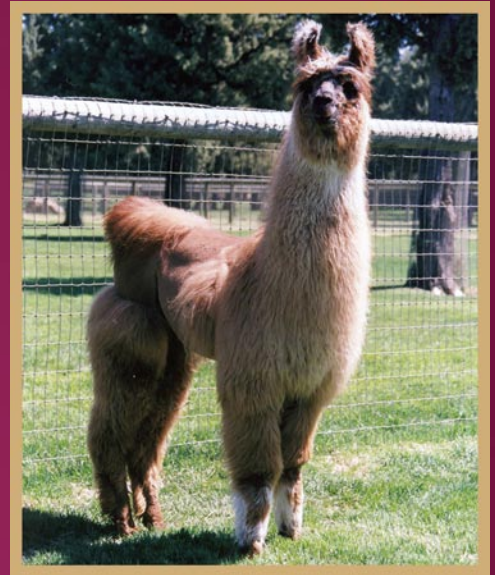

LW Kissam #LL-R61645
LW Pennies From Heaven #LL-R107814
LW Panther #LL-R81697

Pretty as a new Pennie - Pretty Pennie. A proven breeder, a veteran of the show ring Pennie is a beautiful lady with style and a quiet dignity. She is an excellent mother, a very easy breeder and birther. She has a proven record of abundant milking ability. Her 2005 cria - a boy out of Sharp's Platinum Sensation is a gray and white suri. She is bred back to Sharp's Platinum Sensation for a 2007 cria. If you are looking for a female to add genetics, mothering ability and suri to your herd - look no further than Pretty Pennie. And whoever said pennies are not valuable any more did not know Pretty Pennie.

WHYSPER will whisper her way into your heart with her cloak of gorgeous golden sand and white fiber. As sweet as she looks! Sire FALKON is a maternal half brother to FEDERDALE and by *HUAYCHO, one of 5 males selected by Kay for importation from Peru in 1997. Dam WEKA is a maternal half sister to WHIST and is sired by 2001 National Grand Champion *SIPAN. WHYSPER has not yet been shown. DNA parent qualified, microchipped, and sells with a Hinterland guarantee, of course! Need more information? Contact Kay at 541-549-1215 or hinterlandllamas@highstream.net.

Whizard's pedigree reads like Who's Who in the llama world. He carries the combined genetics of the top farms in the industry going back to Macho Camacho, Franklin, Crazy Mt. Man, Misty Moon's Mea, Mashuga, El Fuerte, and his sire ALSA Grand National Get-of-Sire Champion Whist. His dam Mashuga Cookie won Produce of Dam several times. Whizard himself consistently placed 1st or 2nd in tough competition. Don't let his size fool you, he is easy to handle and has a great disposition. As a back up to Whist, he has settled many females. He is a sweetheart, an easy breeder, a fiber factory, a multi-purpose male, and a genetic powerhouse. Put him to work on your farm!