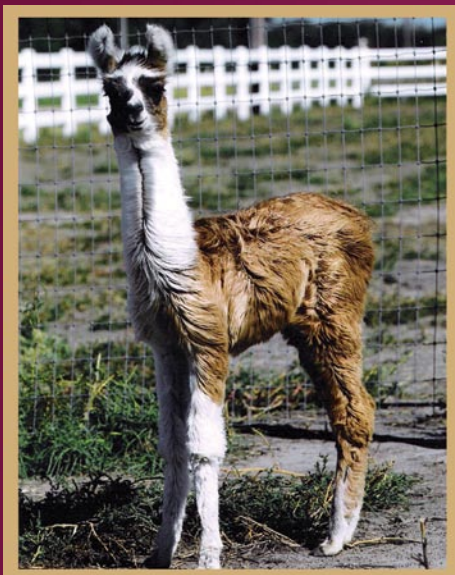

Lot
72

Consignment of Mike & Janet Wilkins
Wilkins Livestock, Geneva, NE

WLK Somerset

Female DOB: 08/10/05 ILR# 262260

Peruvian Doc Martin #LL-R215536
GNLC Starbucks #LL-R243814
GNLC Swingtime #LL-R215801

Bolivian Radical #LL-S226899
Surifick #LL-R243223
HCLA Bolivian Dayna #LL-S220886

WLK Somerset is one we would have liked to keep, but wanted to bring something special to the LFA sale. She has color, great fiber and that special regal look we like in our show llamas. Her bloodlines are some of our best "suri" producing lines. Surifick, before suri classes placed in the top 5 of the LFA Futurity & Celebrity. She is a high luster, super suri. Starbucks was Grand National Suri Reserve Champion and won the LFA Futurity. He has produced 97% "suri" fibered crias for us this past year.

Lot
73

Consignment of Tammie Efrainson
Earth Angels Llamas, Coalhurst AB, Canada

Legally Blonde

Female DOB: 08/26/05 ILR# pending

Peruvian Silverado
WCR Silver Arroyo
Miss White Dyamonds

MJ Dynasty #LL-238684
6P Peeseecake
WLR Desert Rose #LL-113189

Is it legal to be this gorgeous? Legally Blonde is another outstanding Silverado granddaughter and her sire WCR Arroyo has produced many fabulous suris. She has impeccable conformation, strong bone and excellent leg coverage. Add in high luster suri fiber and super ears and you have beauty that should be illegal!!! Her dam has consistently produced females, all show quality. We all know that gentlemen prefer blondes and she is definitely a preferred Legally Blonde.

Lot
74

Consignment of Ken & Celia Austin
Rain Dance Ranch, Newberg, OR

Chilean Oka

Bred Female DOB: 04/06/03 ILR# 249435
Service Sire: *Chileno El Toro Date Bred: May 2006

Don Juan Quixote #LL-R53072
Confucius #LL-R144314
Miss Chi Chi's Leona #LL-R106211

Chile Bronsky 1033 #LL-R93968
Ohkay 554 #LL-R167228
No Boundaries #LL-S167215

Chilean Oka is a large taupe & white full Chilean out of one of our best producers. Oka has an amazing show record (see www.raindanceranchllamas.com) and has her ROM. Ken fell in love with her dam *Ohkay on a trip to Australia. *Ohkay is a Produce of Dam Halter Champion, Confucius has given us many outstanding babies through the years, and Oka is a prime example. Her cria with *Chileno El Toro should be amazing. She sells with Rain Dance Ranch guarantee. Inquiries welcome, 503-538-7053, raindancellamas@sprintmail.com, www.raindanceranchllamas.com.