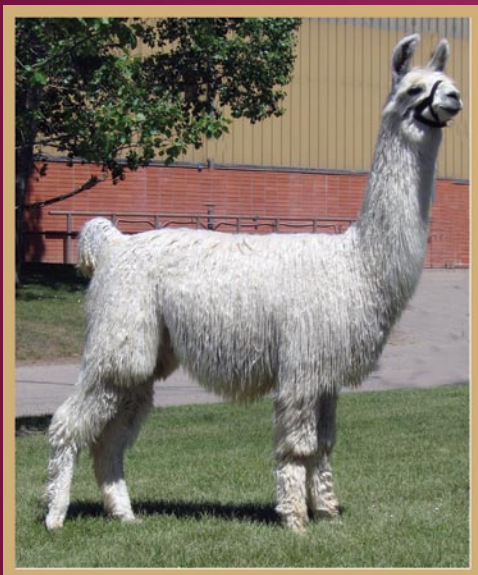

Lot
72

Consignment of Mike & Janet Wilkins
Wilkins Livestock, Geneva, NE

WLK Somerset

Female DOB: 08/10/05 ILR# 262260

Peruvian Doc Martin #LL-R215536
GNLC Starbucks #LL-R243814
GNLC Swingtime #LL-R215801

Bolivian Radical #LL-S226899
Surifick #LL-R243223
HCLA Bolivian Dayna #LL-S220886

WLK Somerset is one we would have liked to keep, but wanted to bring something special to the LFA sale. She has color, great fiber and that special regal look we like in our show llamas. Her bloodlines are some of our best "suri" producing lines. Surifick, before suri classes placed in the top 5 of the LFA Futurity & Celebrity. She is a high luster, super suri. Starbucks was Grand National Suri Reserve Champion and won the LFA Futurity. He has produced 97% "suri" fibered crias for us this past year.

Lot
73

Consignment of Tammie Efrainson
Earth Angels Llamas, Coalhurst AB, Canada

Legally Blonde

Female DOB: 08/26/05 ILR# pending

Peruvian Silverado
WCR Silver Arroyo
Miss White Dyamonds

MJ Dynasty #LL-238684
6P Peeseecake
WLR Desert Rose #LL-113189

Is it legal to be this gorgeous? Legally Blonde is another outstanding Silverado granddaughter and her sire WCR Arroyo has produced many fabulous suris. She has impeccable conformation, strong bone and excellent leg coverage. Add in high luster suri fiber and super ears and you have beauty that should be illegal!!! Her dam has consistently produced females, all show quality. We all know that gentlemen prefer blondes and she is definitely a preferred Legally Blonde.

Lot
74

Consignment of Ken & Celia Austin
Rain Dance Ranch, Newberg, OR

Chilean Oka

Bred Female DOB: 04/06/03 ILR# 249435
Service Sire: *Chileno El Toro Date Bred: May 2006

Don Juan Quixote #LL-R53072
Confucius #LL-R144314
Miss Chi Chi's Leona #LL-R106211

Chile Bronsky 1033 #LL-R93968
Ohkay 554 #LL-R167228
No Boundaries #LL-S167215

Chilean Oka is a large taupe & white full Chilean out of one of our best producers. Oka has an amazing show record (see www.raindanceranchllamas.com) and has her ROM. Ken fell in love with her dam *Ohkay on a trip to Australia. *Ohkay is a Produce of Dam Halter Champion, Confucius has given us many outstanding babies through the years, and Oka is a prime example. Her cria with *Chileno El Toro should be amazing. She sells with Rain Dance Ranch guarantee. Inquiries welcome, 503-538-7053, raindancellamas@sprintmail.com, www.raindanceranchllamas.com.